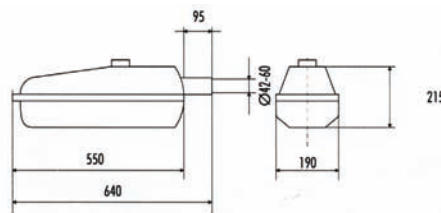

Modifications of fixing:

- type straight (/E) – fixing to pole-arm
- type tilted (/D) – fixing to end of pole

Egyenes kivitel Type straight	Teljesítmény Power
SKL/E-136 EON	1 x 36 W / 2G11
SKL/E-136	1 x 36 W / 2G11
SKL/E-236	2 x 36 W / 2G11

Döntött kivitel Type tilted	Teljesítmény Power
SKL/D-136 EON	1 x 36 W / 2G11
SKL/D-136	1 x 36 W / 2G11
SKL/D-236	2 x 36 W / 2G11