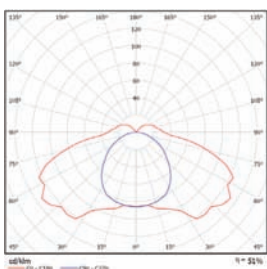

### Modifications of fixing:

- type straight (/E) – fixing to pole-arm
- type tilted (/D) – fixing to end of pole

Egyenes kivitel Type straight	Teljesítmény Power
SKL/E-136 EON	1 x 36 W / 2G11
SKL/E-136	1 x 36 W / 2G11
SKL/E-236	2 x 36 W / 2G11