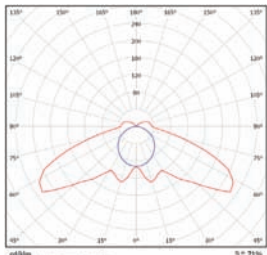

### Modifications of fixing:

- type straight (/E) – fixing to pole-arm
- type tilted (/D) – fixing to end of pole

Egyenes kivitel Type straight	Teljesítmény Power
SKL/E-136 EON	1 x 36 W / 2G11
SKL/E-136	1 x 36 W / 2G11
SKL/E-236	2 x 36 W / 2G11