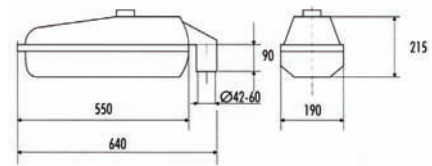

Modifications of fixing:

- type straight (/E) – fixing to pole-arm
- type tilted (/D) – fixing to end of pole

Egyenes kivitel Type straight	Teljesítmény Power
SKL/E-136 EON	1 x 36 W / 2G11
SKL/E-136	1 x 36 W / 2G11
SKL/E-236	2 x 36 W / 2G11

Döntött kivitel Type tilted	Teljesítmény Power
SKL/D-136 EON	1 x 36 W / 2G11
SKL/D-136	1 x 36 W / 2G11
SKL/D-236	2 x 36 W / 2G11